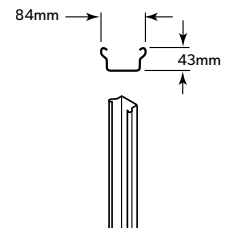

- Made with 0.35mm BMT COLORBOND® steel
- Features a bold rib & peaked fluting

LYSAGHT® FENCE RAIL

- Made with 0.80mm BMT COLORBOND® steel
- Unique, octagonal appearance

LYSAGHT® FENCE POST

- Made with 0.80mm BMT COLORBOND® steel
- Distinctive, solid design