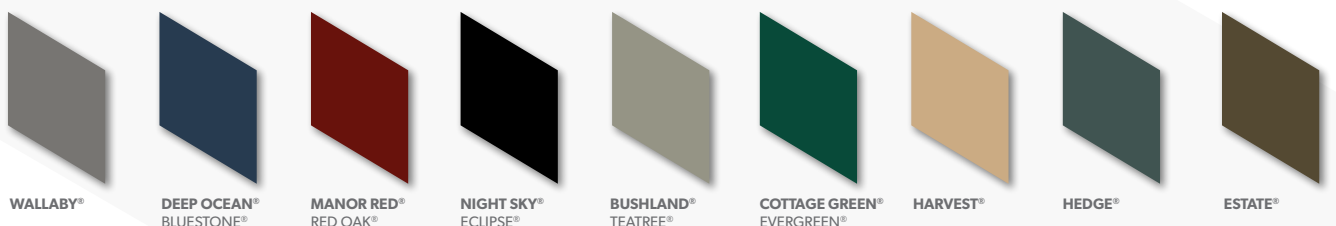

*When the fence is installed and maintained according to COLORBOND® steel & Lysaght guidelines.

^Not available for MINISCREEN®.

‡Available for NEETASCREEN® and SPANSCREEN® only.

CREATE YOUR IDEAL FENCE

WITH NEETASCREEN®, PICK AND CHOOSE FROM A RANGE OF COLORBOND® STEEL COLOURS AND PLUS OPTIONS

- Made with 0.35mm BMT COLORBOND® steel
- Features a bold rib & peaked fluting

LYSAGHT® FENCE RAIL

- Made with 0.80mm BMT COLORBOND® steel
- Unique, octagonal appearance

LYSAGHT® FENCE POST

- Made with 0.80mm BMT COLORBOND® steel
- Distinctive, solid design

COLORBOND® STEEL STANDARD FENCING COLOUR RANGE

COLORBOND® STEEL SECONDARY & EXTENDED FENCING COLOUR RANGE

Note: Availability of colours in COLORBOND® steel Secondary & Extended Fencing Colour Range varies between regions. Where a colour is available, extended lead times may also apply in some regions. Please consult with your supplier or nearest Lysaght branch for local availability. The COLORBOND® steel colours shown have been reproduced to represent actual product colours as accurately as possible. We recommend checking your chosen colour against an actual sample of the product before purchasing as varying light conditions and limitations of the printing process affect colour tones. The profile of fence posts and rails actually supplied may vary between regions and may differ to photos and drawings featured in this brochure and on our website. Please consult with your supplier or nearest Lysaght branch if you have any queries.