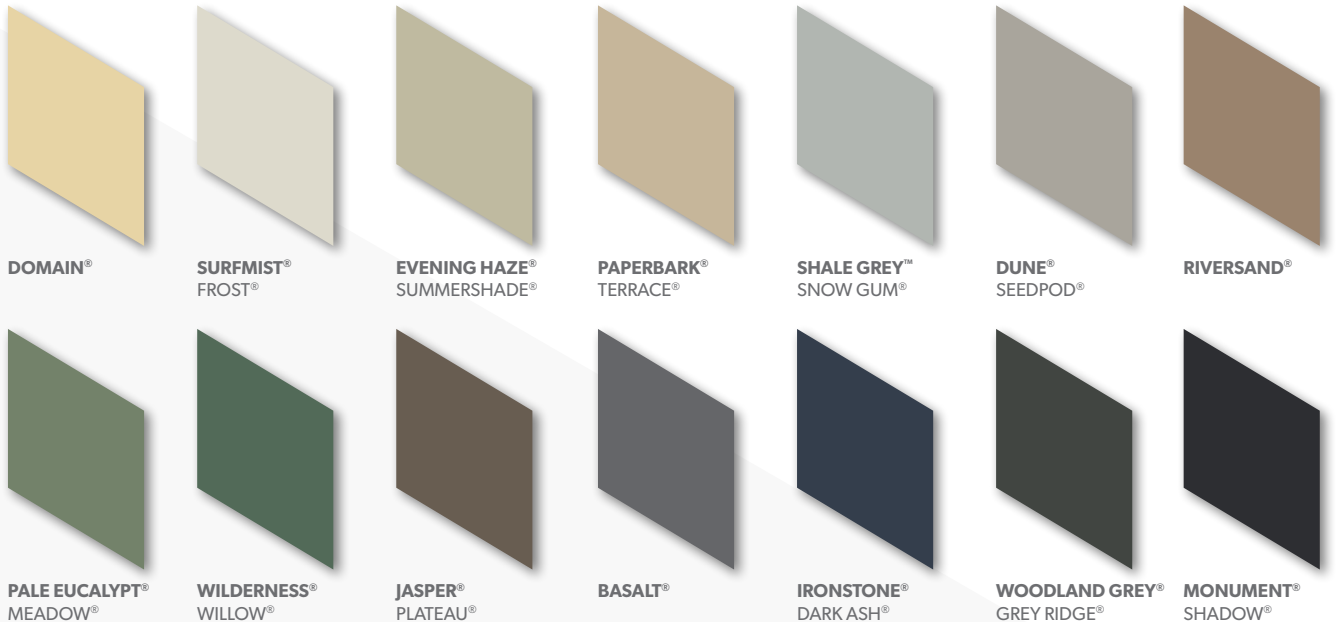

*When the fence is installed and maintained according to COLORBOND® steel & Lysaght guidelines.

^Not available for MINISCREEN®.

‡Available for NEETASCREEN® and SPANSCREEN® only.

CREATE YOUR IDEAL FENCE

WITH NEETASCREEN®, PICK AND CHOOSE FROM A RANGE OF COLORBOND® STEEL COLOURS AND PLUS OPTIONS

NEETASCREEN®, with its bold infill sheets framed by a distinctive post and rail design, is an integrated system allowing you to design a fence perfect to your architectural style – it all comes down to whether you want your new fence to blend in or stand out!

- Made with 0.35mm BMT COLORBOND® steel
- Features a bold rib & peaked fluting

LYSAGHT® FENCE RAIL

- Made with 0.80mm BMT COLORBOND® steel
- Unique, octagonal appearance

LYSAGHT® FENCE POST

- Made with 0.80mm BMT COLORBOND® steel
- Distinctive, solid design

COLORBOND® STEEL STANDARD FENCING COLOUR RANGE

COLORBOND® STEEL SECONDARY & EXTENDED FENCING COLOUR RANGE

Note: Availability of colours in COLORBOND® steel Secondary & Extended Fencing Colour Range varies between regions. Where a colour is available, extended lead times may also apply in some regions. Please consult with your supplier or nearest Lysaght branch for local availability. The COLORBOND® steel colours shown have been reproduced to represent actual product colours as accurately as possible. We recommend checking your chosen colour against an actual sample of the product before purchasing as varying light conditions and limitations of the printing process affect colour tones. The profile of fence posts and rails actually supplied may vary between regions and may differ to photos and drawings featured in this brochure and on our website. Please consult with your supplier or nearest Lysaght branch if you have any queries.