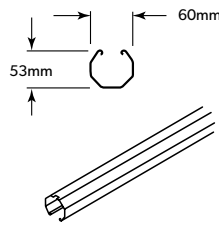

PLUS OPTIONS & ACCESSORIES

Gates, Lattice, Plinths, Slats, & Pickets add additional function and appeal to your fence - please check with your supplier as availability varies.

QUALITY FENCE COMPONENTS

NEETASCREEN® INFILL

- Made with 0.35mm BMT COLORBOND® steel
- Features a bold rib & peaked fluting

LYSAGHT® FENCE RAIL

- Made with 0.80mm BMT COLORBOND® steel
- Unique, octagonal appearance

LYSAGHT® FENCE POST

- Made with 0.80mm BMT COLORBOND® steel
- Distinctive, solid design