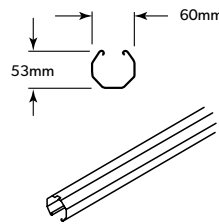

PLUS OPTIONS & ACCESSORIES

Gates, Lattice, Plinths and Slats add additional function and appeal to your fence - please check with your supplier as availability varies.

QUALITY FENCE COMPONENTS

SMARTASCREEN® INFILL

- Made with 0.35mm BMT COLORBOND® steel
- Features a similar look on each side

LYSAGHT® FENCE RAIL

- Made with 0.80mm BMT COLORBOND® steel
- Unique, octagonal appearance

LYSAGHT® FENCE POST

- Made with 0.80mm BMT COLORBOND® steel
- Distinctive, solid design