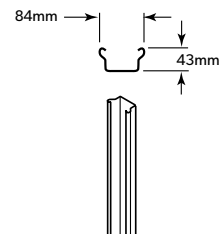

- Made with 0.35mm BMT COLORBOND® steel
- Features a similar look on each side

LYSAGHT® FENCE RAIL

- Made with 0.80mm BMT COLORBOND® steel
- Unique, octagonal appearance

LYSAGHT® FENCE POST

- Made with 0.80mm BMT COLORBOND® steel
- Distinctive, solid design