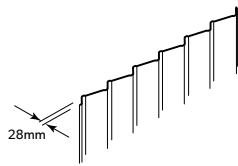

CREATE YOUR IDEAL FENCE

WITH SMARTASCREEN®, PICK AND CHOOSE FROM A RANGE OF COLORBOND® STEEL COLOURS AND PLUS OPTIONS

SMARTASCREEN®, with its clean, modern and subtly textured infill sheets framed by a distinctive post and rail design, is an integrated system allowing you to design a fence perfect to your style. Plus, with a similar look from either site, it'll ensure both you and your neighbour are satisfied with their new fence!

PLUS OPTIONS & ACCESSORIES

Gates, Lattice, Plinths and Slats add additional function and appeal to your fence - please check with your supplier as availability varies.

QUALITY FENCE COMPONENTS

SMARTASCREEN® INFILL

- Made with 0.35mm BMT COLORBOND® steel
- Features a similar look on each side