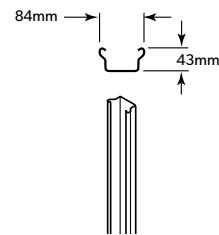

- Made with 0.35mm BMT COLORBOND® steel
- Features a similar look on each side

LYSAGHT® FENCE RAIL

- Made with 0.80mm BMT COLORBOND® steel
- Unique, octagonal appearance

LYSAGHT® FENCE POST

- Made with 0.80mm BMT COLORBOND® steel
- Distinctive, solid design