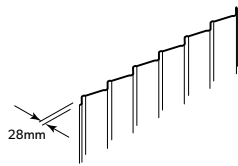

CREATE YOUR IDEAL FENCE

WITH SMARTASCREEN®, PICK AND CHOOSE FROM A RANGE OF COLORBOND® STEEL COLOURS AND PLUS OPTIONS

SMARTASCREEN®, with its clean, modern and subtly textured infill sheets framed by a distinctive post and rail design, is an integrated system allowing you to design a fence perfect to your style. Plus, with a similar look from either site, it'll ensure both you and your neighbour are satisfied with their new fence!

PLUS OPTIONS & ACCESSORIES

Gates, Lattice, Plinths and Slats add additional function and appeal to your fence - please check with your supplier as availability varies.

QUALITY FENCE COMPONENTS

SMARTASCREEN® INFILL

- Made with 0.35mm BMT COLORBOND® steel
- Features a similar look on each side