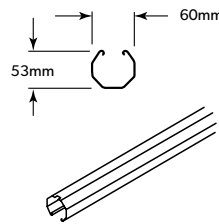

- Made with 0.35mm BMT COLORBOND® steel
- Features a similar look on each side

LYSAGHT® FENCE RAIL

- Made with 0.80mm BMT COLORBOND® steel
- Unique, octagonal appearance

LYSAGHT® FENCE POST

- Made with 0.80mm BMT COLORBOND® steel
- Distinctive, solid design